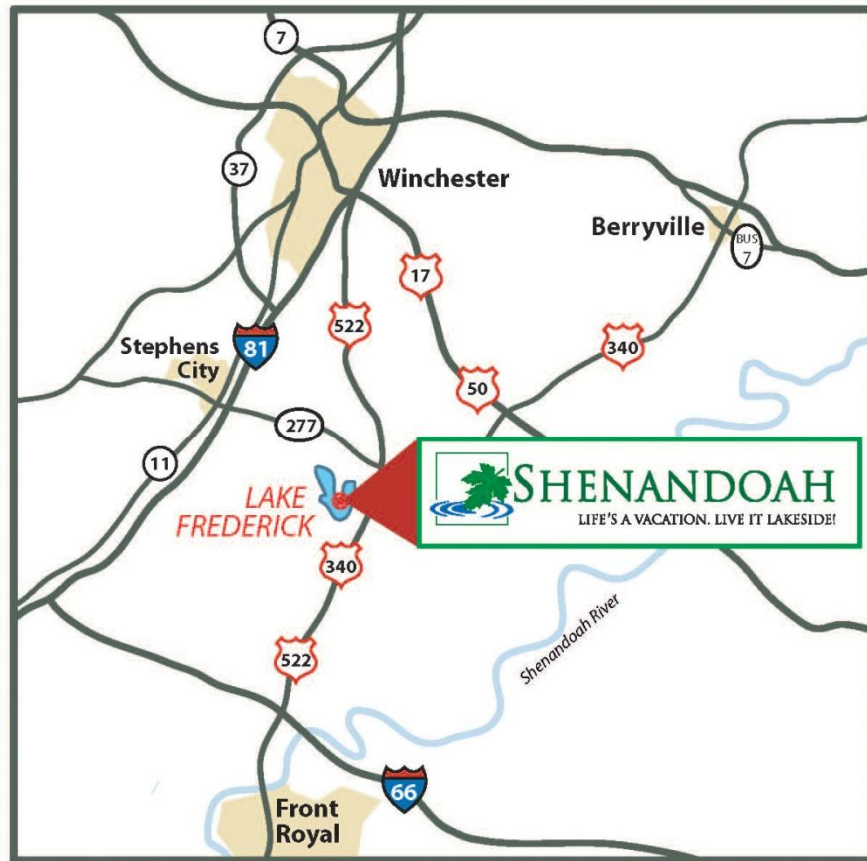

# DRIVING DIRECTIONS

---

**From 66 West**, take Rt. 340/522 (Exit 6) North for 6 miles to community on the left.

**From 81 South**, take Rt. 17/50 (Exit 313A) to Rt. 522 South. Follow 9 miles to community on the right.